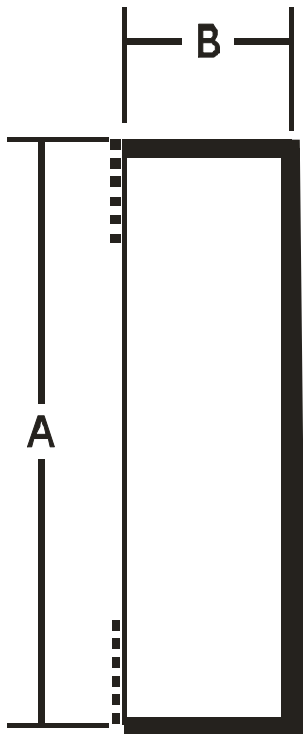

Stock Trim

The following trim is standard and is usually available for shipment within 24 hours.

We can produce trim (foam only or basecoated) in various sizes, however please allow additional lead-time for those items.

All standard trim is manufactured in 8 foot lengths.

The dark line indicates where the mesh/basecoat will be applied.

<u>Item No.</u>	<u>A</u>	<u>B</u>
CSTA_001	4"	1"
CSTA_002	4"	1.5"
CSTA_003	6"	1"
CSTA_004	6"	1.5"
CSTA_005	6"	2"
CSTA_006	8"	1"
CSTA_007	8"	1.5"
CSTA_008	8"	2"
CSTA_009	10"	1"
CSTA_010	10"	1.5"
CSTA_011	10"	2"

Legend

A = Height

B = Width