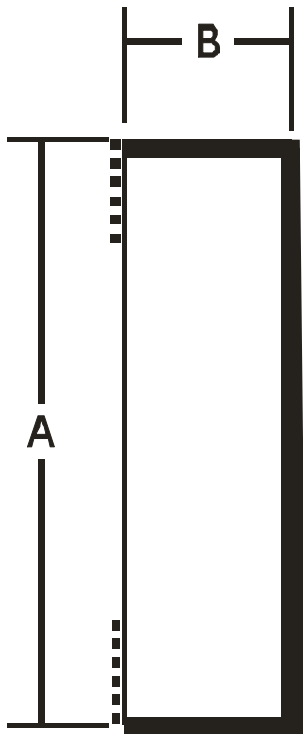

## Stock Trim

The following trim is standard and is usually available for shipment within 24 hours.

We can produce trim (foam only or basecoated) in various sizes, however please allow additional lead-time for those items.

All standard trim is manufactured in 8 foot lengths.

The dark line indicates where the mesh/basecoat will be applied.

<u>Item No.</u>	<u>A</u>	<u>B</u>
CSTA_001	4"	1"
CSTA_002	4"	1.5"
CSTA_003	6"	1"
CSTA_004	6"	1.5"
CSTA_005	6"	2"
CSTA_006	8"	1"
CSTA_007	8"	1.5"
CSTA_008	8"	2"
CSTA_009	10"	1"
CSTA_010	10"	1.5"
CSTA_011	10"	2"

### Legend

**A** = Height

**B** = Width